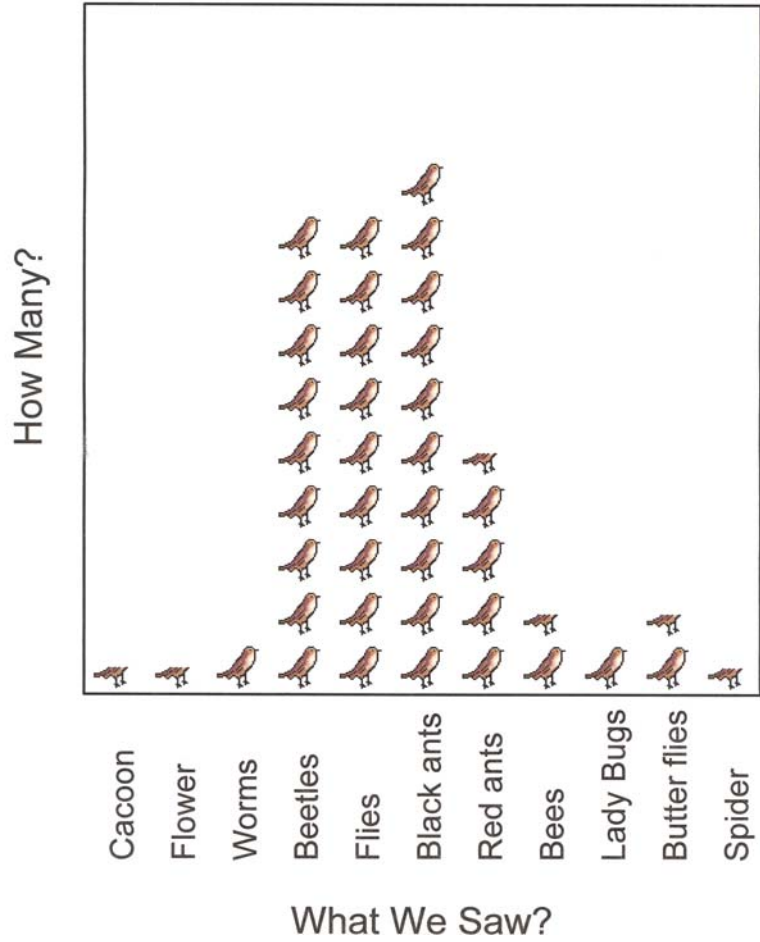

Square Of Life

By:

David, Sam, Lindsay and Samantha

What Are We Doing?

- We are making a project to compare our environment to others
- Going outside and gathering data
- Adding it to an online database
- Choosing 2 schools to compare our data

Square of a Life Graph

Each  = 2

North Salem Vs. Quebec

North Salem

birds, trees, insects, paper,
and recyclable products

one badge-brown
ladybug about 2 inches
long

a more
rural/suburban
environment

Quebec